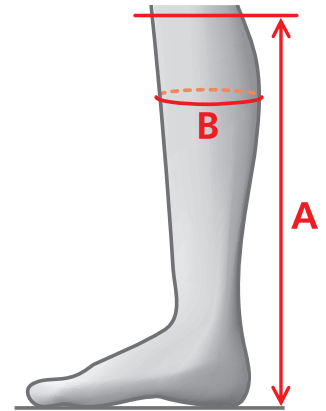

# MOUNTAIN HORSE - SIZE CHARTS - YOUTH

## MEASUREMENTS – RICHMOND YOUNG HIGH RIDER

**3  
SIZES IN  
ONE!**

REGULAR - REGULAR

SIZE	A	B
35	36	27-28
36	38	29-30
37	39	30-31
38	40	32-33
39	42	33-34

## MEASUREMENTS – VENICE YOUNG HIGH RIDER

**DOUBLE  
SIZE**

REGULAR - REGULAR

SIZE	A	B
35/36	38	29-30
36/37	40	30-31
37/38	42	31-32
38/39	42	32-33
39/40	43	33-34
40/41	45	33-34
41/42	47	34-35