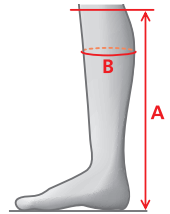

# MOUNTAIN HORSE - SIZE CHARTS - TALL BOOTS

## MEASUREMENTS – DEVONSHIRE

REGULAR - REGULAR

SIZE	A	B*
36	38	33,5-36,5
37	38,5	34-37
38	39	35-38
39	39,5	36-39
40	39,5	36,5-39,5
41	40	37-40
42	40,5	38-41

## MEASUREMENTS – OPUS HIGH RIDER

REGULAR - REGULAR			REGULAR - NARROW			REGULAR - PLUS			SHORT - REGULAR			TALL - REGULAR			TALL - NARROW			REGULAR - WIDE		
SIZE A	B		SIZE A	B		SIZE A	B		SIZE A	B		SIZE A	B		SIZE A	B		SIZE A	B	
36	44	33-36	36	45	31-34	37	45	35,5-38,5	36	40	33-36	36	46	33-36	36	46	31-34	37	45	39-42
37	45	34-37	37	46	31-34	38	46	36,5-39,5	37	41	34-37	37	47	34-37	37	47	31-34	38	46	40-43
38	46	35-38	38	46	32-35	39	47	37,5-40,5	38	42	35-38	38	48	35-38	38	48	32-35	39	47	40-43
39	47	36-39	39	47	33-36	40	47	38,5-41,5	39	43	36-39	39	49	36-39	39	49	33-36	40	47	41-44
40	47	37-40	40	48	34-37	41	47	39,5-42,5	40	43	36-39	40	49	37-40	40	49	34-37	41	47	41-44
41	47	38-41	41	49	35-38	42	48	40,5-43,5	41	43	37-40	41	50	38-41	41	50	35-38			
42	48	39-42										42	50	39-41						