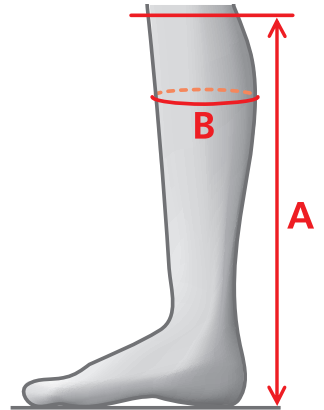

## MEASUREMENTS – SOVEREIGN HIGH RIDER

REGULAR - REGULAR			REGULAR - NARROW			REGULAR - PLUS			SHORT - REGULAR			TALL - REGULAR			TALL - NARROW			REGULAR - WIDE		
SIZE A	B		SIZE A	B		SIZE A	B		SIZE A	B		SIZE A	B		SIZE A	B		SIZE A	B	
36	44	33-36	36	45	31-34	37	45	35,5-38,5	36	40	33-36	36	46	33-36	36	46	31-34	37	45	39-42
37	45	34-37	37	46	31-34	38	46	36,5-39,5	37	41	34-37	37	47	34-37	37	47	31-34	38	46	40-43
38	46	35-38	38	46	32-35	39	47	37,5-40,5	38	42	35-38	38	48	35-38	38	48	32-35	39	47	40-43
39	47	36-39	39	47	33-36	40	47	38,5-41,5	39	43	36-39	39	49	36-39	39	49	33-36	40	47	41-44
40	47	37-40	40	48	34-37	41	47	39,5-42,5	40	43	36-39	40	49	37-40	40	49	34-37	41	47	41-44
41	47	38-41	41	49	35-38	42	48	40,5-43,5	41	43	37-40	41	50	38-41	41	50	35-38			
42	48	39-42										42	50	39-41						

## MEASUREMENTS – SNOWY RIVER

REGULAR - REGULAR			REGULAR - WIDE		
SIZE A	B		SIZE A	B	
36	42	32-35	37	44	38-41
37	44	34-37	38	45	39-42
38	45	35-38	39	46	40-43
39	46	36-39	40	46	41-44
40	46	37-40	41	46	42-45
41	46	38-41	42	47	43-46
42	47	39-42			
43	47	40-43			

# MOUNTAIN HORSE - SIZE CHARTS - TALL BOOTS

## MEASUREMENTS – SPRING RIVER

REGULAR - REGULAR			REGULAR - WIDE		
SIZE	A	B	SIZE	A	B
36	42	32-35	37	44	38-41
37	44	34-37	38	45	39-42
38	45	35-38	39	46	40-43
39	46	36-39	40	46	41-44
40	46	37-40	41	46	42-45
41	46	38-41	42	47	43-46
42	47	39-42			
43	47	40-43			