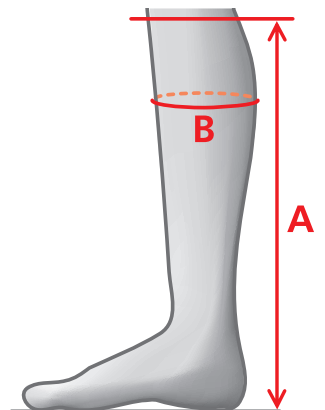

# MOUNTAIN HORSE - SIZE CHARTS - TALL BOOTS

## MEASUREMENTS – DEVONSHIRE

REGULAR - REGULAR

SIZE	A	B*
36	38	33,5-36,5
37	38,5	34-37
38	39	35-38
39	39,5	36-39
40	39,5	36,5-39,5
41	40	37-40
42	40,5	38-41

## MEASUREMENTS – OPUS HIGH RIDER

REGULAR - REGULAR			REGULAR - NARROW			REGULAR - PLUS			SHORT - REGULAR			TALL - REGULAR			TALL - NARROW			REGULAR - WIDE		
SIZE A	B		SIZE A	B		SIZE A	B		SIZE A	B		SIZE A	B		SIZE A	B		SIZE A	B	
36	44	33-36	36	45	31-34	37	45	35,5-38,5	36	40	33-36	36	46	33-36	36	46	31-34	37	45	39-42
37	45	34-37	37	46	31-34	38	46	36,5-39,5	37	41	34-37	37	47	34-37	37	47	31-34	38	46	40-43
38	46	35-38	38	46	32-35	39	47	37,5-40,5	38	42	35-38	38	48	35-38	38	48	32-35	39	47	40-43
39	47	36-39	39	47	33-36	40	47	38,5-41,5	39	43	36-39	39	49	36-39	39	49	33-36	40	47	41-44
40	47	37-40	40	48	34-37	41	47	39,5-42,5	40	43	36-39	40	49	37-40	40	49	34-37	41	47	41-44
41	47	38-41	41	49	35-38	42	48	40,5-43,5	41	43	37-40	41	50	38-41	41	50	35-38			
42	48	39-42										42	50	39-41						

## MEASUREMENTS – RICHMOND HIGH RIDER WOMEN'S

REGULAR - REGULAR			REGULAR - PLUS			SHORT - REGULAR			REGULAR - WIDE			LONG - REGULAR		
SIZE A	B		SIZE A	B		SIZE A	B		SIZE A	B		SIZE A	B	
36	42	32-34	37	44	36-38	37	41	35-37	37	44	40-42	38	47	34-36
37	44	34-36	38	45	37-39	38	42	36-38	38	45	41-43	39	48	35-37
38	45	35-37	39	46	38-40	39	43	36-38	39	45	41-43	40	48	36-38
39	46	36-38	40	46	39-41	40	43	37-39	40	46	42-44	41	49	37-39
40	46	37-39	41	46	40-42	41	43	38-40	41	46	42-44	42	49	38-40
41	46	38-40	42	47	41-43							43	50	39-41
42	47	39-41												
43	47	40-42												