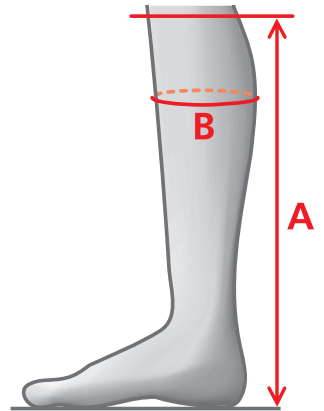

MEASUREMENTS – SUPERIOR HIGH RIDER MEN'S

REGULAR - REGULAR			REGULAR - NARROW			TALL - REGULAR			TALL - NARROW		
SIZE	A	B	SIZE	A	B	SIZE	A	B	SIZE	A	B
42	52	35-38	43	52	32-35	42	54	35-38	43	54	32-35
43	52	36-39	44	52	33-36	43	54	36-39	44	54	33-36
44	52	36-39	45	53	34-37	44	54	36-39	45	55	34-37
45	53	37-40	46	53	35-38	45	55	37-40	46	55	35-38
46	53	38-41				46	55	38-41