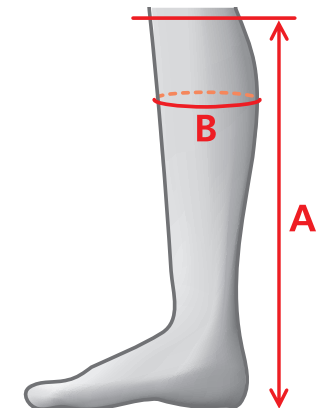

# MOUNTAIN HORSE - SIZE CHARTS - TALL BOOTS

## MEASUREMENTS – RICHMOND HIGH RIDER MEN'S

REGULAR - REGULAR			LONG - REGULAR			LONG - WIDE		
SIZE A	B		SIZE A	B		SIZE A	B	
42	46	37-39	42	48	36-38	42	47	40-42
43	47	37-39	43	49	36-38	43	48	40-42
44	47	38-40	44	49	37-39	44	49	41-43
45	48	39-41	45	50	38-40	45	50	42-44
46	48	40-42	46	50	39-41	46	50	43-45

## MEASUREMENTS – SOVEREIGN HIGH RIDER

REGULAR - REGULAR			REGULAR - NARROW			REGULAR - PLUS			SHORT - REGULAR			TALL - REGULAR			TALL - NARROW			REGULAR - WIDE		
SIZE A	B		SIZE A	B		SIZE A	B		SIZE A	B		SIZE A	B		SIZE A	B		SIZE A	B	
36	44	33-36	36	45	31-34	37	45	35,5-38,5	36	40	33-36	36	46	33-36	36	46	31-34	37	45	39-42
37	45	34-37	37	46	31-34	38	46	36,5-39,5	37	41	34-37	37	47	34-37	37	47	31-34	38	46	40-43
38	46	35-38	38	46	32-35	39	47	37,5-40,5	38	42	35-38	38	48	35-38	38	48	32-35	39	47	40-43
39	47	36-39	39	47	33-36	40	47	38,5-41,5	39	43	36-39	39	49	36-39	39	49	33-36	40	47	41-44
40	47	37-40	40	48	34-37	41	47	39,5-42,5	40	43	36-39	40	49	37-40	40	49	34-37	41	47	41-44
41	47	38-41	41	49	35-38	42	48	40,5-43,5	41	43	37-40	41	50	38-41	41	50	35-38			
42	48	39-42										42	50	39-41						

## MEASUREMENTS – SNOWY RIVER

REGULAR - REGULAR			REGULAR - WIDE		
SIZE A	B		SIZE A	B	
36	42	32-35	37	44	38-41
37	44	34-37	38	45	39-42
38	45	35-38	39	46	40-43
39	46	36-39	40	46	41-44
40	46	37-40	41	46	42-45
41	46	38-41	42	47	43-46
42	47	39-42			
43	47	40-43			