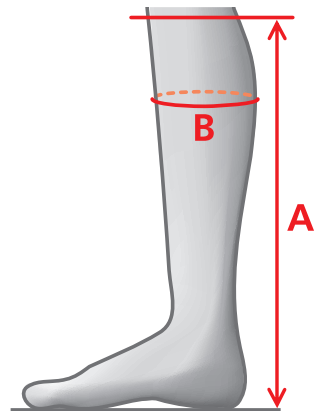

MOUNTAIN HORSE - SIZE CHARTS - TALL BOOTS

MEASUREMENTS – SPRING RIVER

REGULAR - REGULAR			REGULAR - WIDE		
SIZE	A	B	SIZE	A	B
36	42	32-35	37	44	38-41
37	44	34-37	38	45	39-42
38	45	35-38	39	46	40-43
39	46	36-39	40	46	41-44
40	46	37-40	41	46	42-45
41	46	38-41	42	47	43-46
42	47	39-42			
43	47	40-43			

MEASUREMENTS – SUPERIOR HIGH RIDER WOMEN'S

REGULAR - REGULAR			REGULAR - NARROW			TALL - REGULAR			TALL - NARROW		
SIZE	A	B	SIZE	A	B	SIZE	A	B	SIZE	A	B
36	46	33-36	36	46	31-34	36	48	33-36	36	48	31-34
37	47	34-37	37	47	31-34	37	49	34-37	37	49	31-34
38	48	35-38	38	47	32-35	38	50	35-38	38	49	32-35
39	49	36-39	39	48	33-36	39	51	36-39	39	50	33-36
40	49	37-40	40	49	34-37	40	51	37-40	40	51	34-37
41	49	38-41	41	50	35-38	41	51	38-41	41	52	35-38
42	50	39-42				42	52	39-41			

MEASUREMENTS – SUPERIOR HIGH RIDER MEN'S

REGULAR - REGULAR			REGULAR - NARROW			TALL - REGULAR			TALL - NARROW		
SIZE	A	B	SIZE	A	B	SIZE	A	B	SIZE	A	B
42	52	35-38	43	52	32-35	42	54	35-38	43	54	32-35
43	52	36-39	44	52	33-36	43	54	36-39	44	54	33-36
44	52	36-39	45	53	34-37	44	54	36-39	45	55	34-37
45	53	37-40	46	53	35-38	45	55	37-40	46	55	35-38
46	53	38-41				46	55	38-41