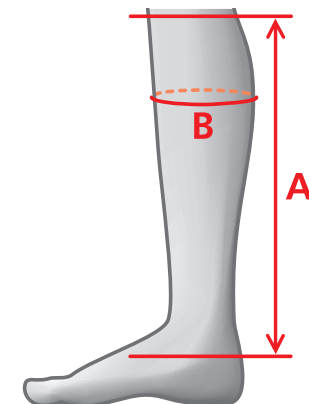

MOUNTAIN HORSE - SIZE CHARTS - TALL BOOTS & LEGGINGS

MEASUREMENTS – SOFT RIDER LEGGINGS

SIZE	A	B
XXS	35	30-35
XS	36	32-37
S	37	34-39
S/W	37	37-42
M	39	35-40
L	40	37-42
XL	42	38-43
XXL	43	40-45