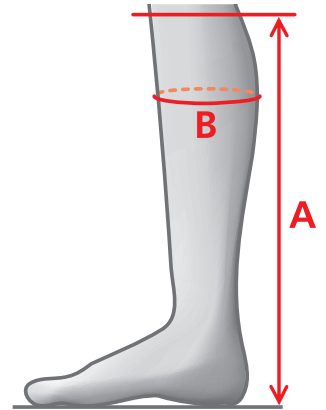

# MOUNTAIN HORSE - SIZE CHARTS - TALL BOOTS & LEGGINGS

## MEASUREMENTS – SOFT RIDER LEGGINGS

SIZE	A	B
XXS	35	30-35
XS	36	32-37
S	37	34-39
S/W	37	37-42
M	39	35-40
L	40	37-42
XL	42	38-43
XXL	43	40-45

# MOUNTAIN HORSE - SIZE CHARTS - YOUTH

## MEASUREMENTS – RICHMOND YOUNG HIGH RIDER

**3  
SIZES IN  
ONE!**

REGULAR - REGULAR

SIZE	A	B
35	36	27-28
36	38	29-30
37	39	30-31
38	40	32-33
39	42	33-34